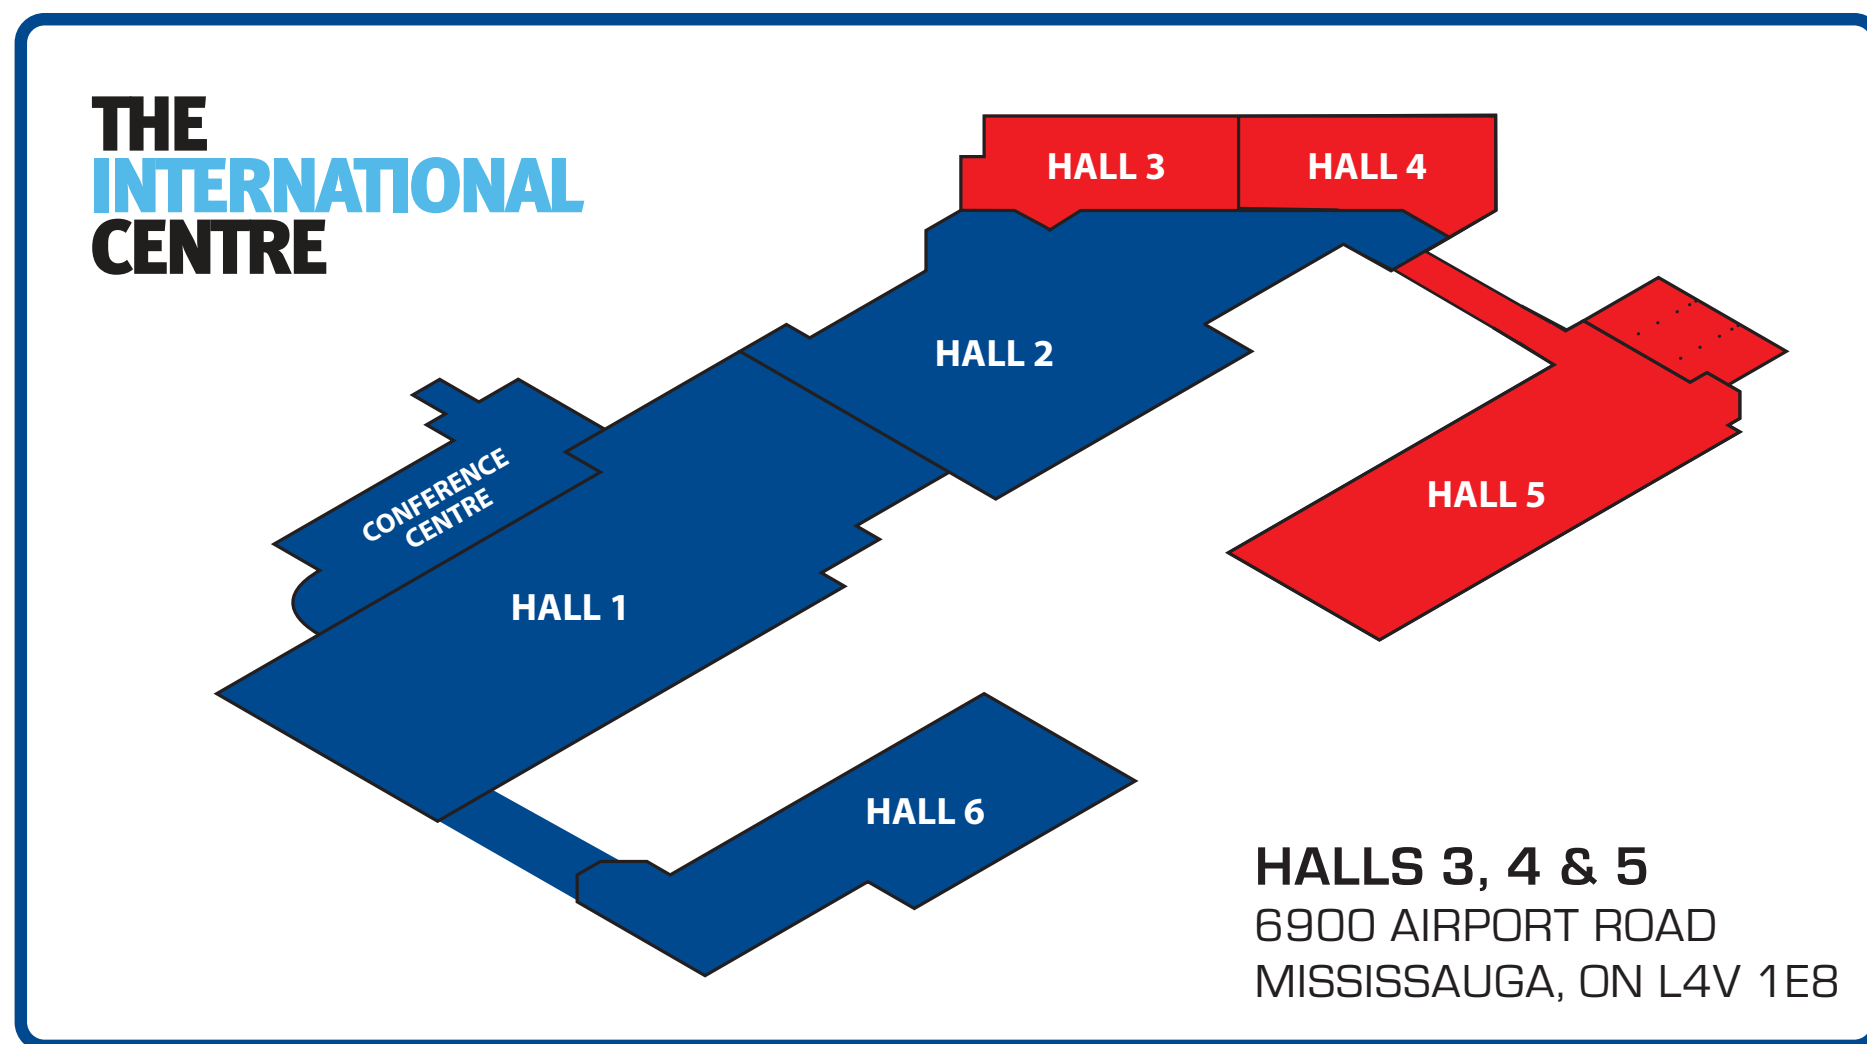

# SPORT CARD EXPO

## TORONTO

APRIL 25-28 | 24

Floorplan  
March 25/24

Floor Plan Subject to Change