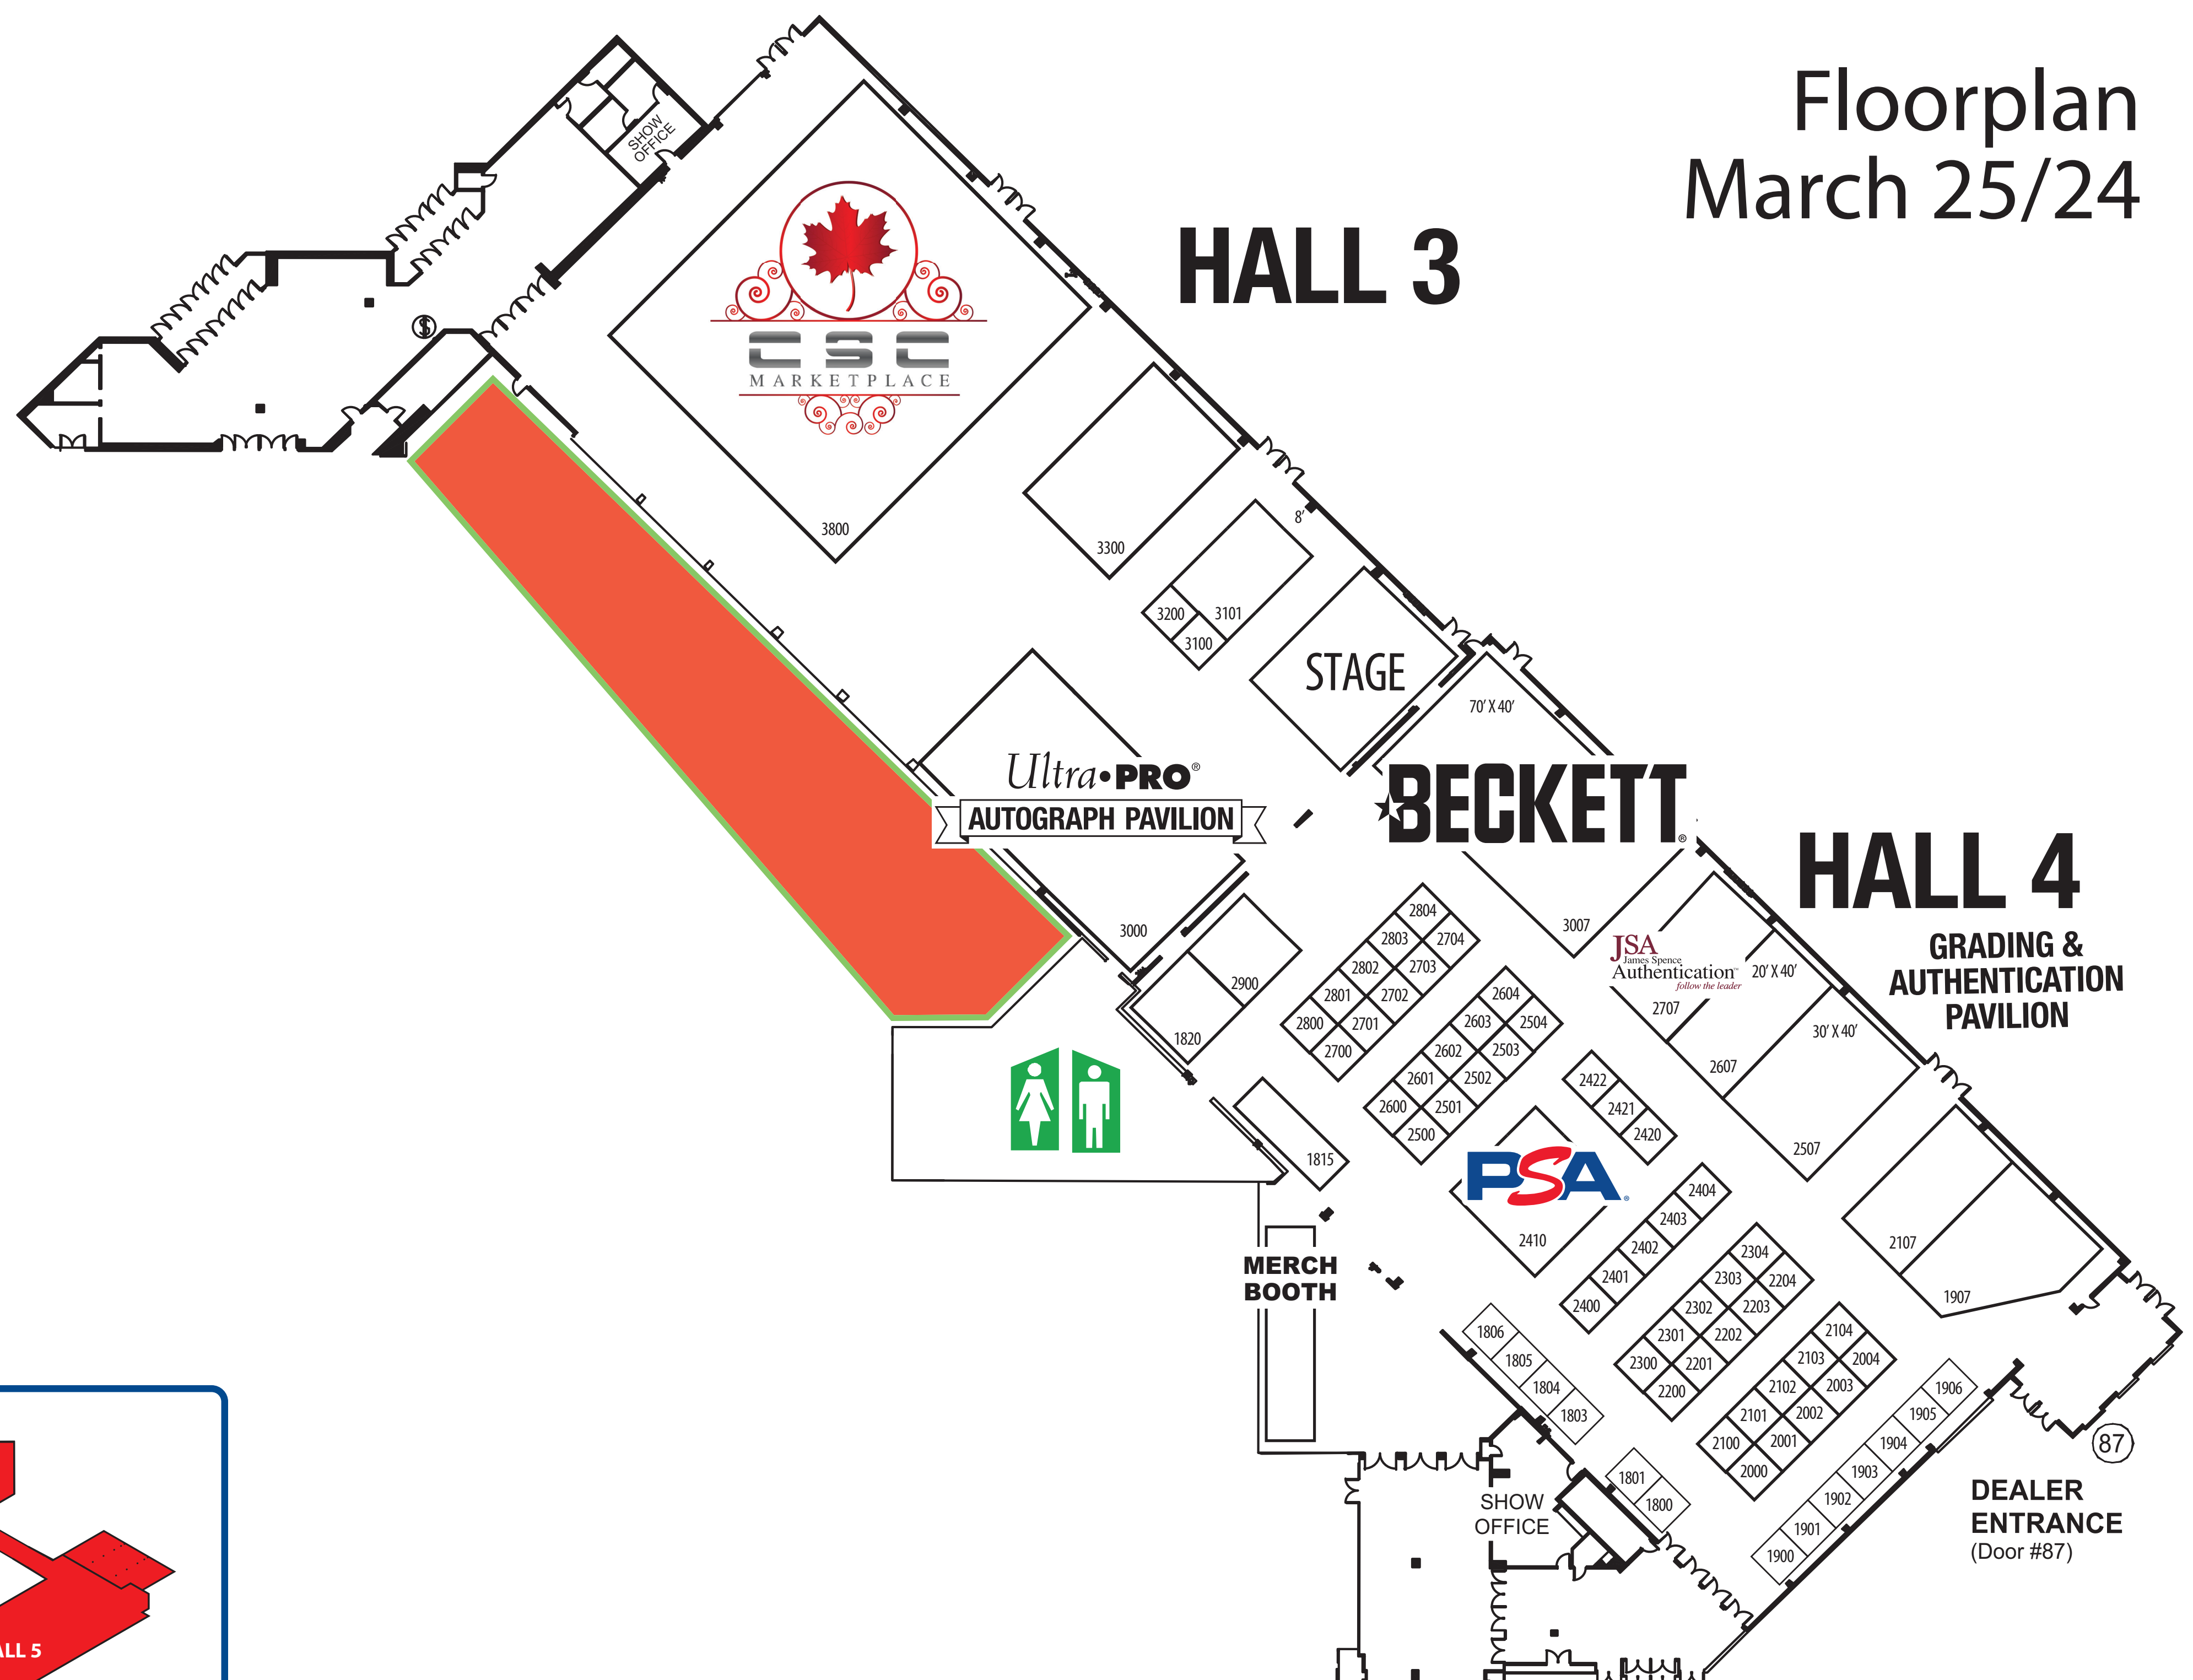

# SPORT CARD EXPO

## TORONTO

APRIL 25-28 | 24

Floorplan  
March 25/24

Floor Plan Subject to Change