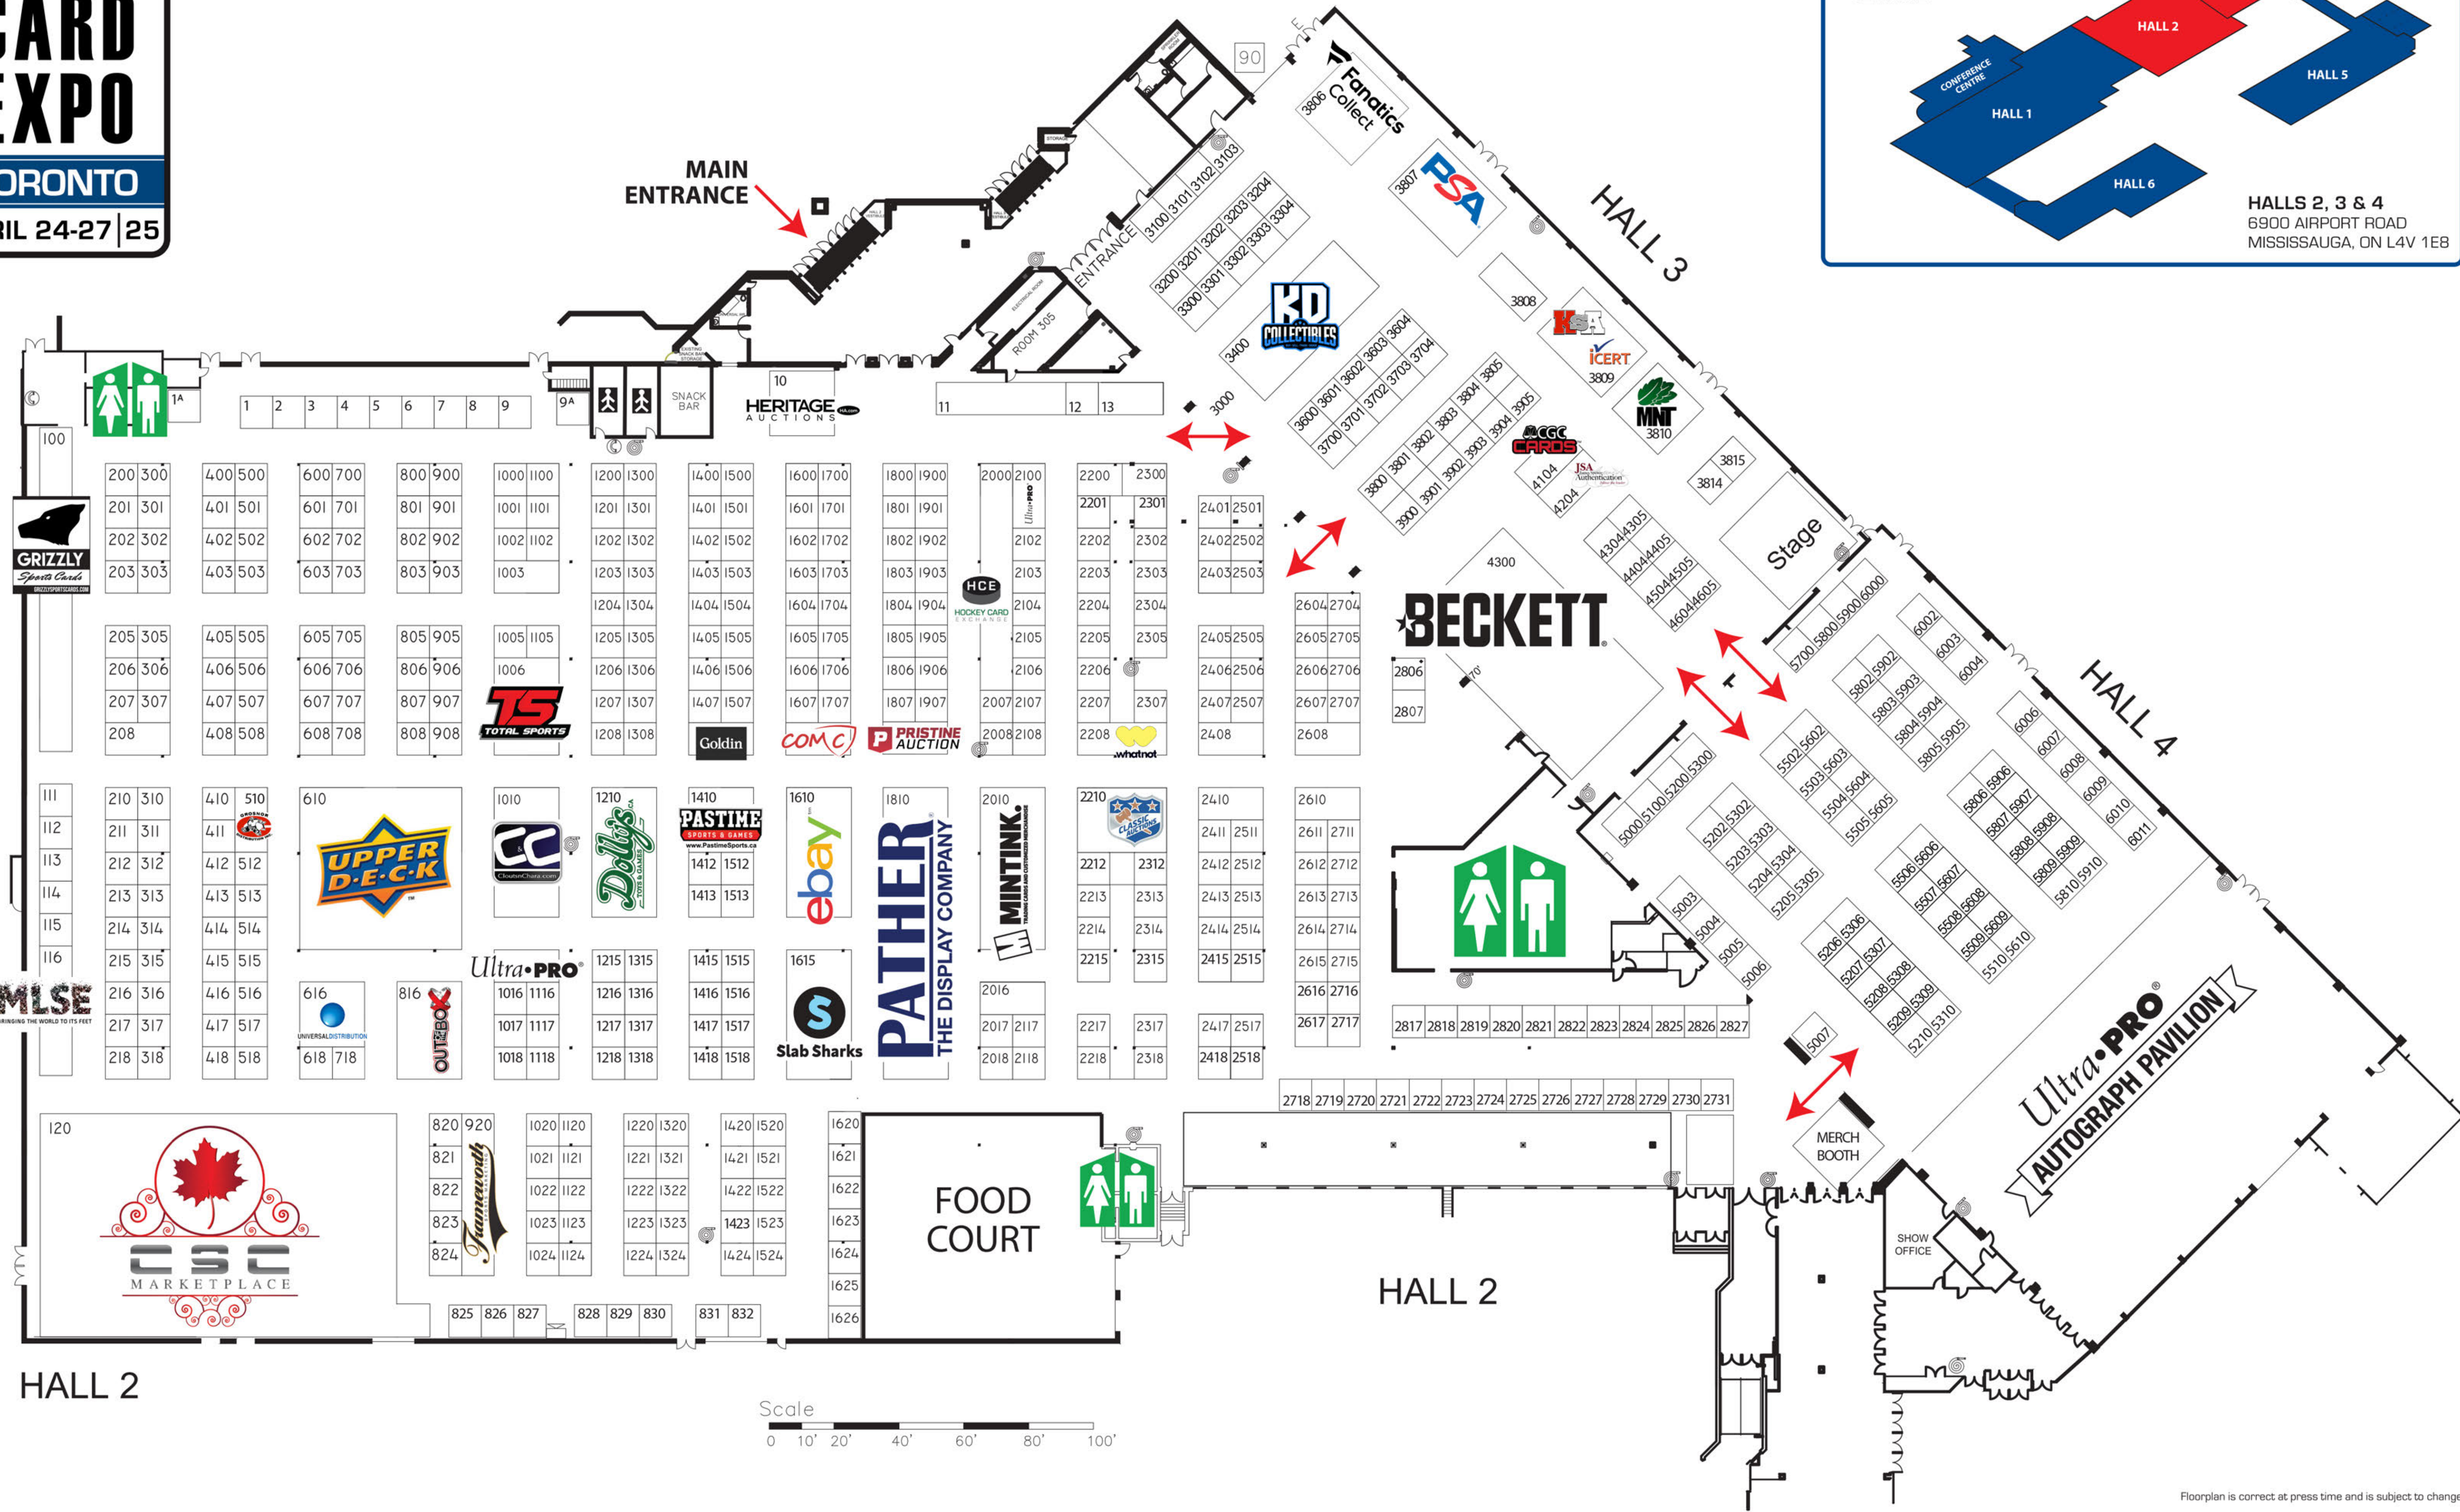

SPORT CARD EXPO

TORONTO

APRIL 24-27 | 25