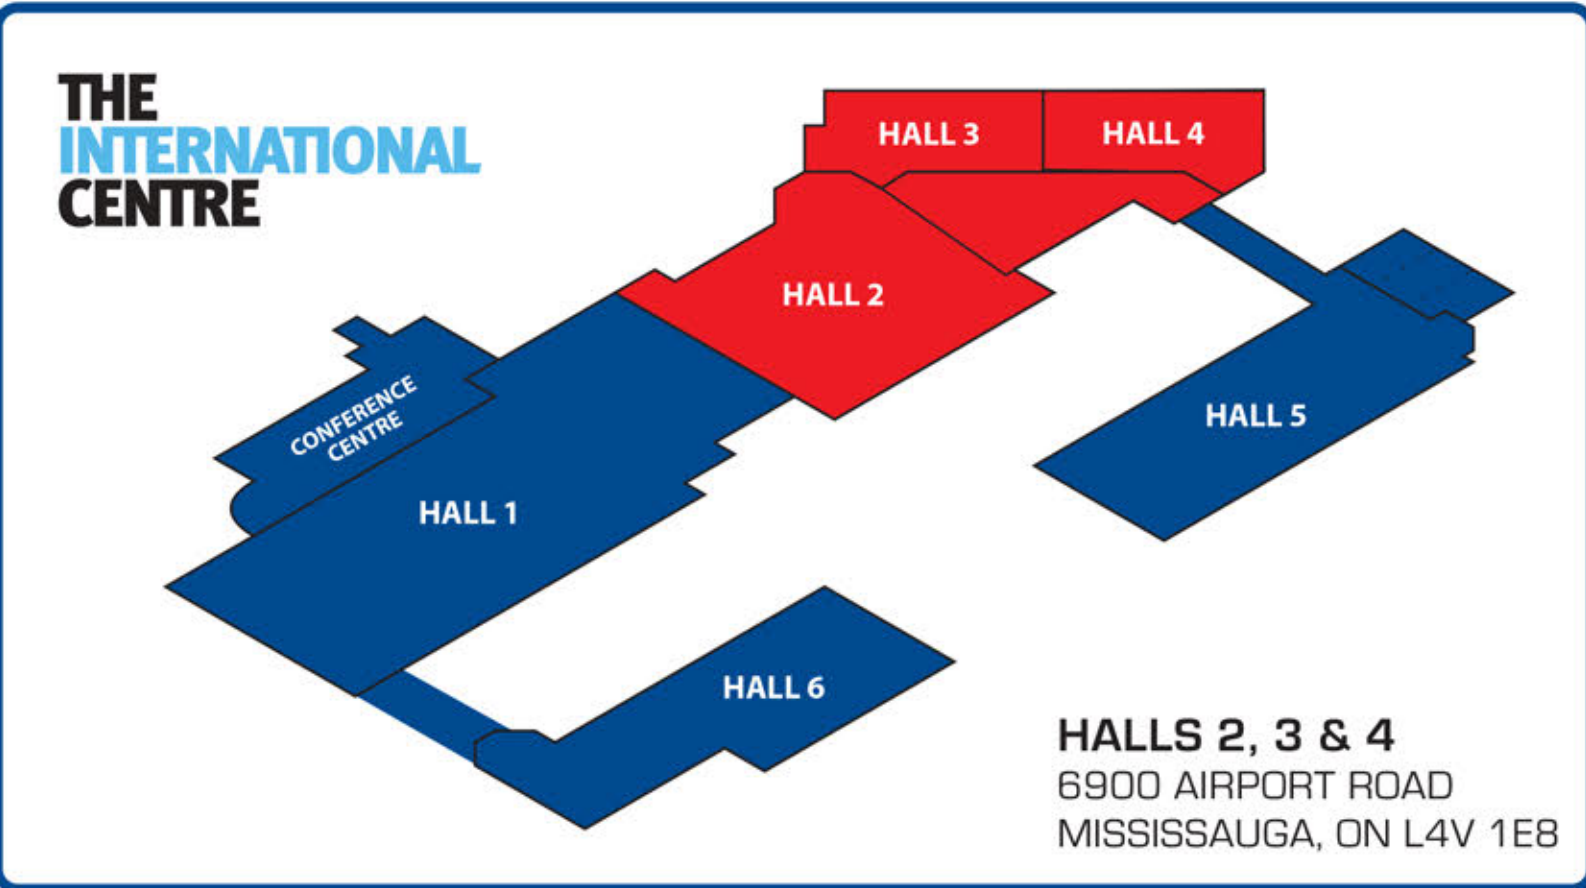

SPORT CARD EXPO

TORONTO

APRIL 24-27 | 25