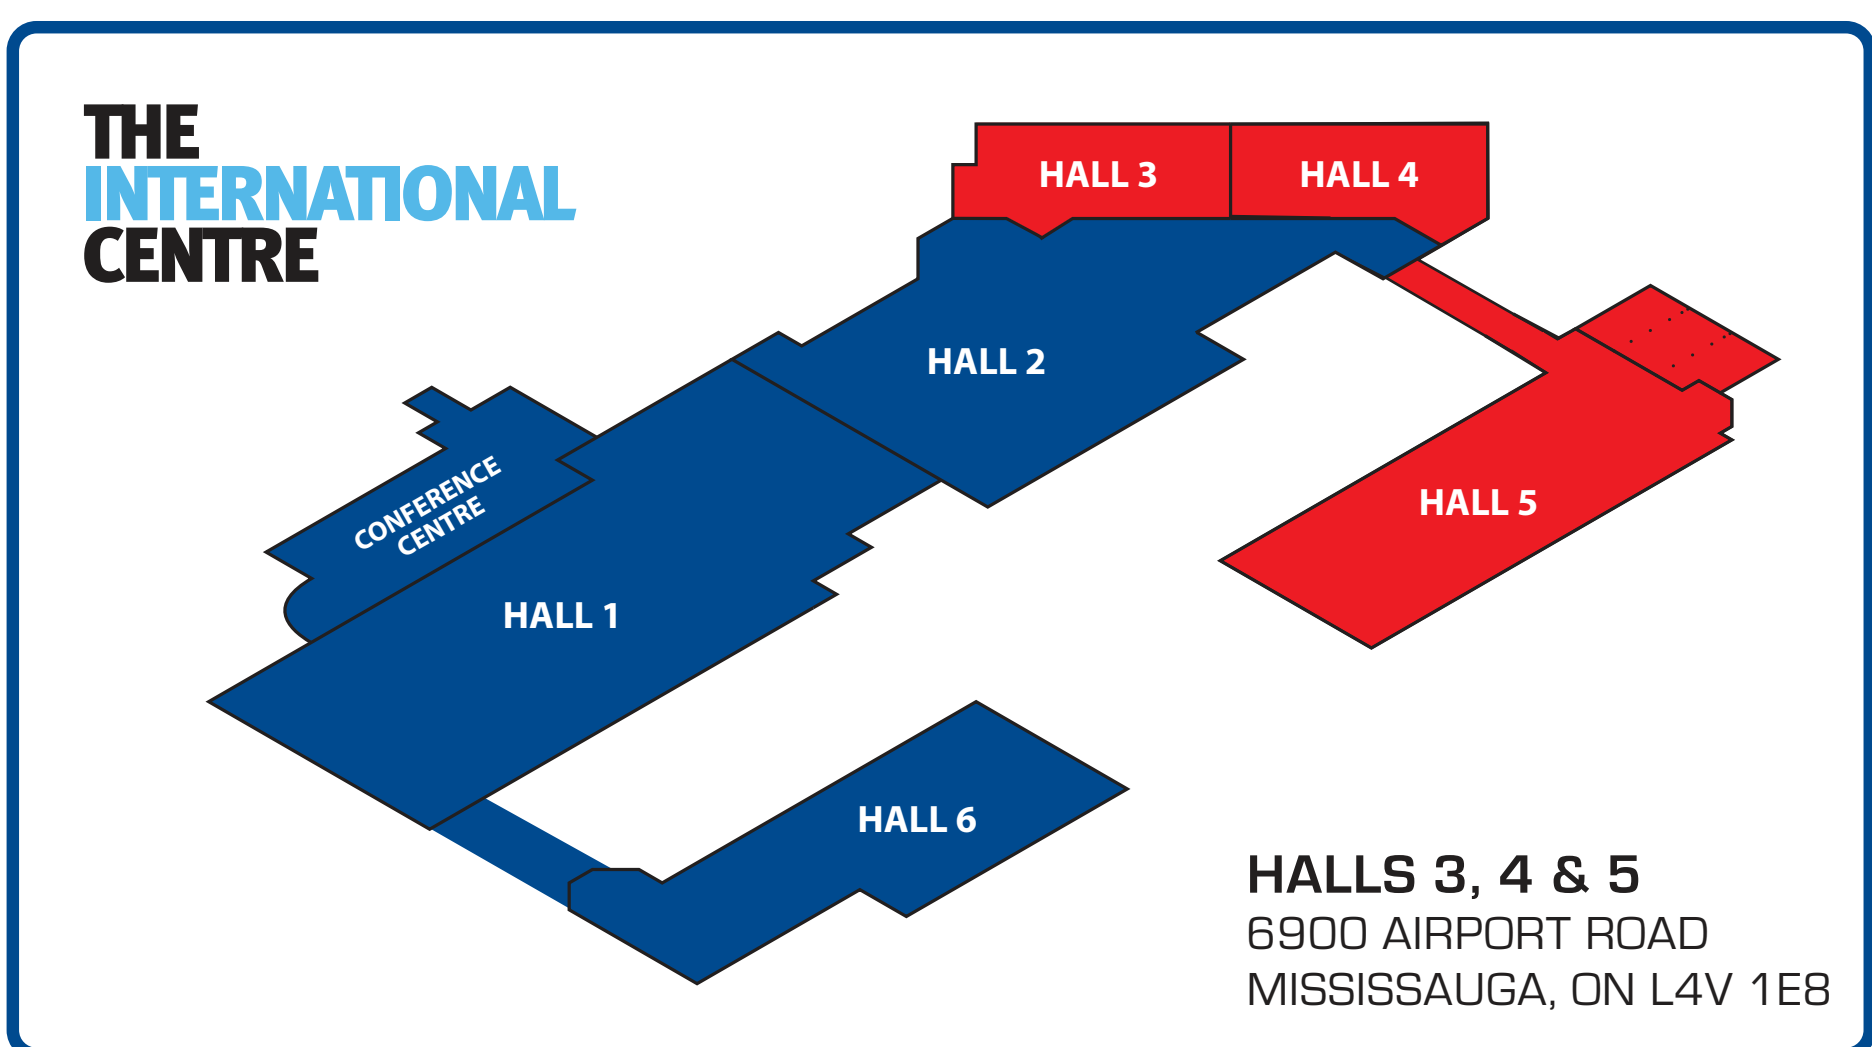

SPORT CARD EXPO

TORONTO

NOV. 9-12 | 23

78 Floor Plan Subject to Change

80