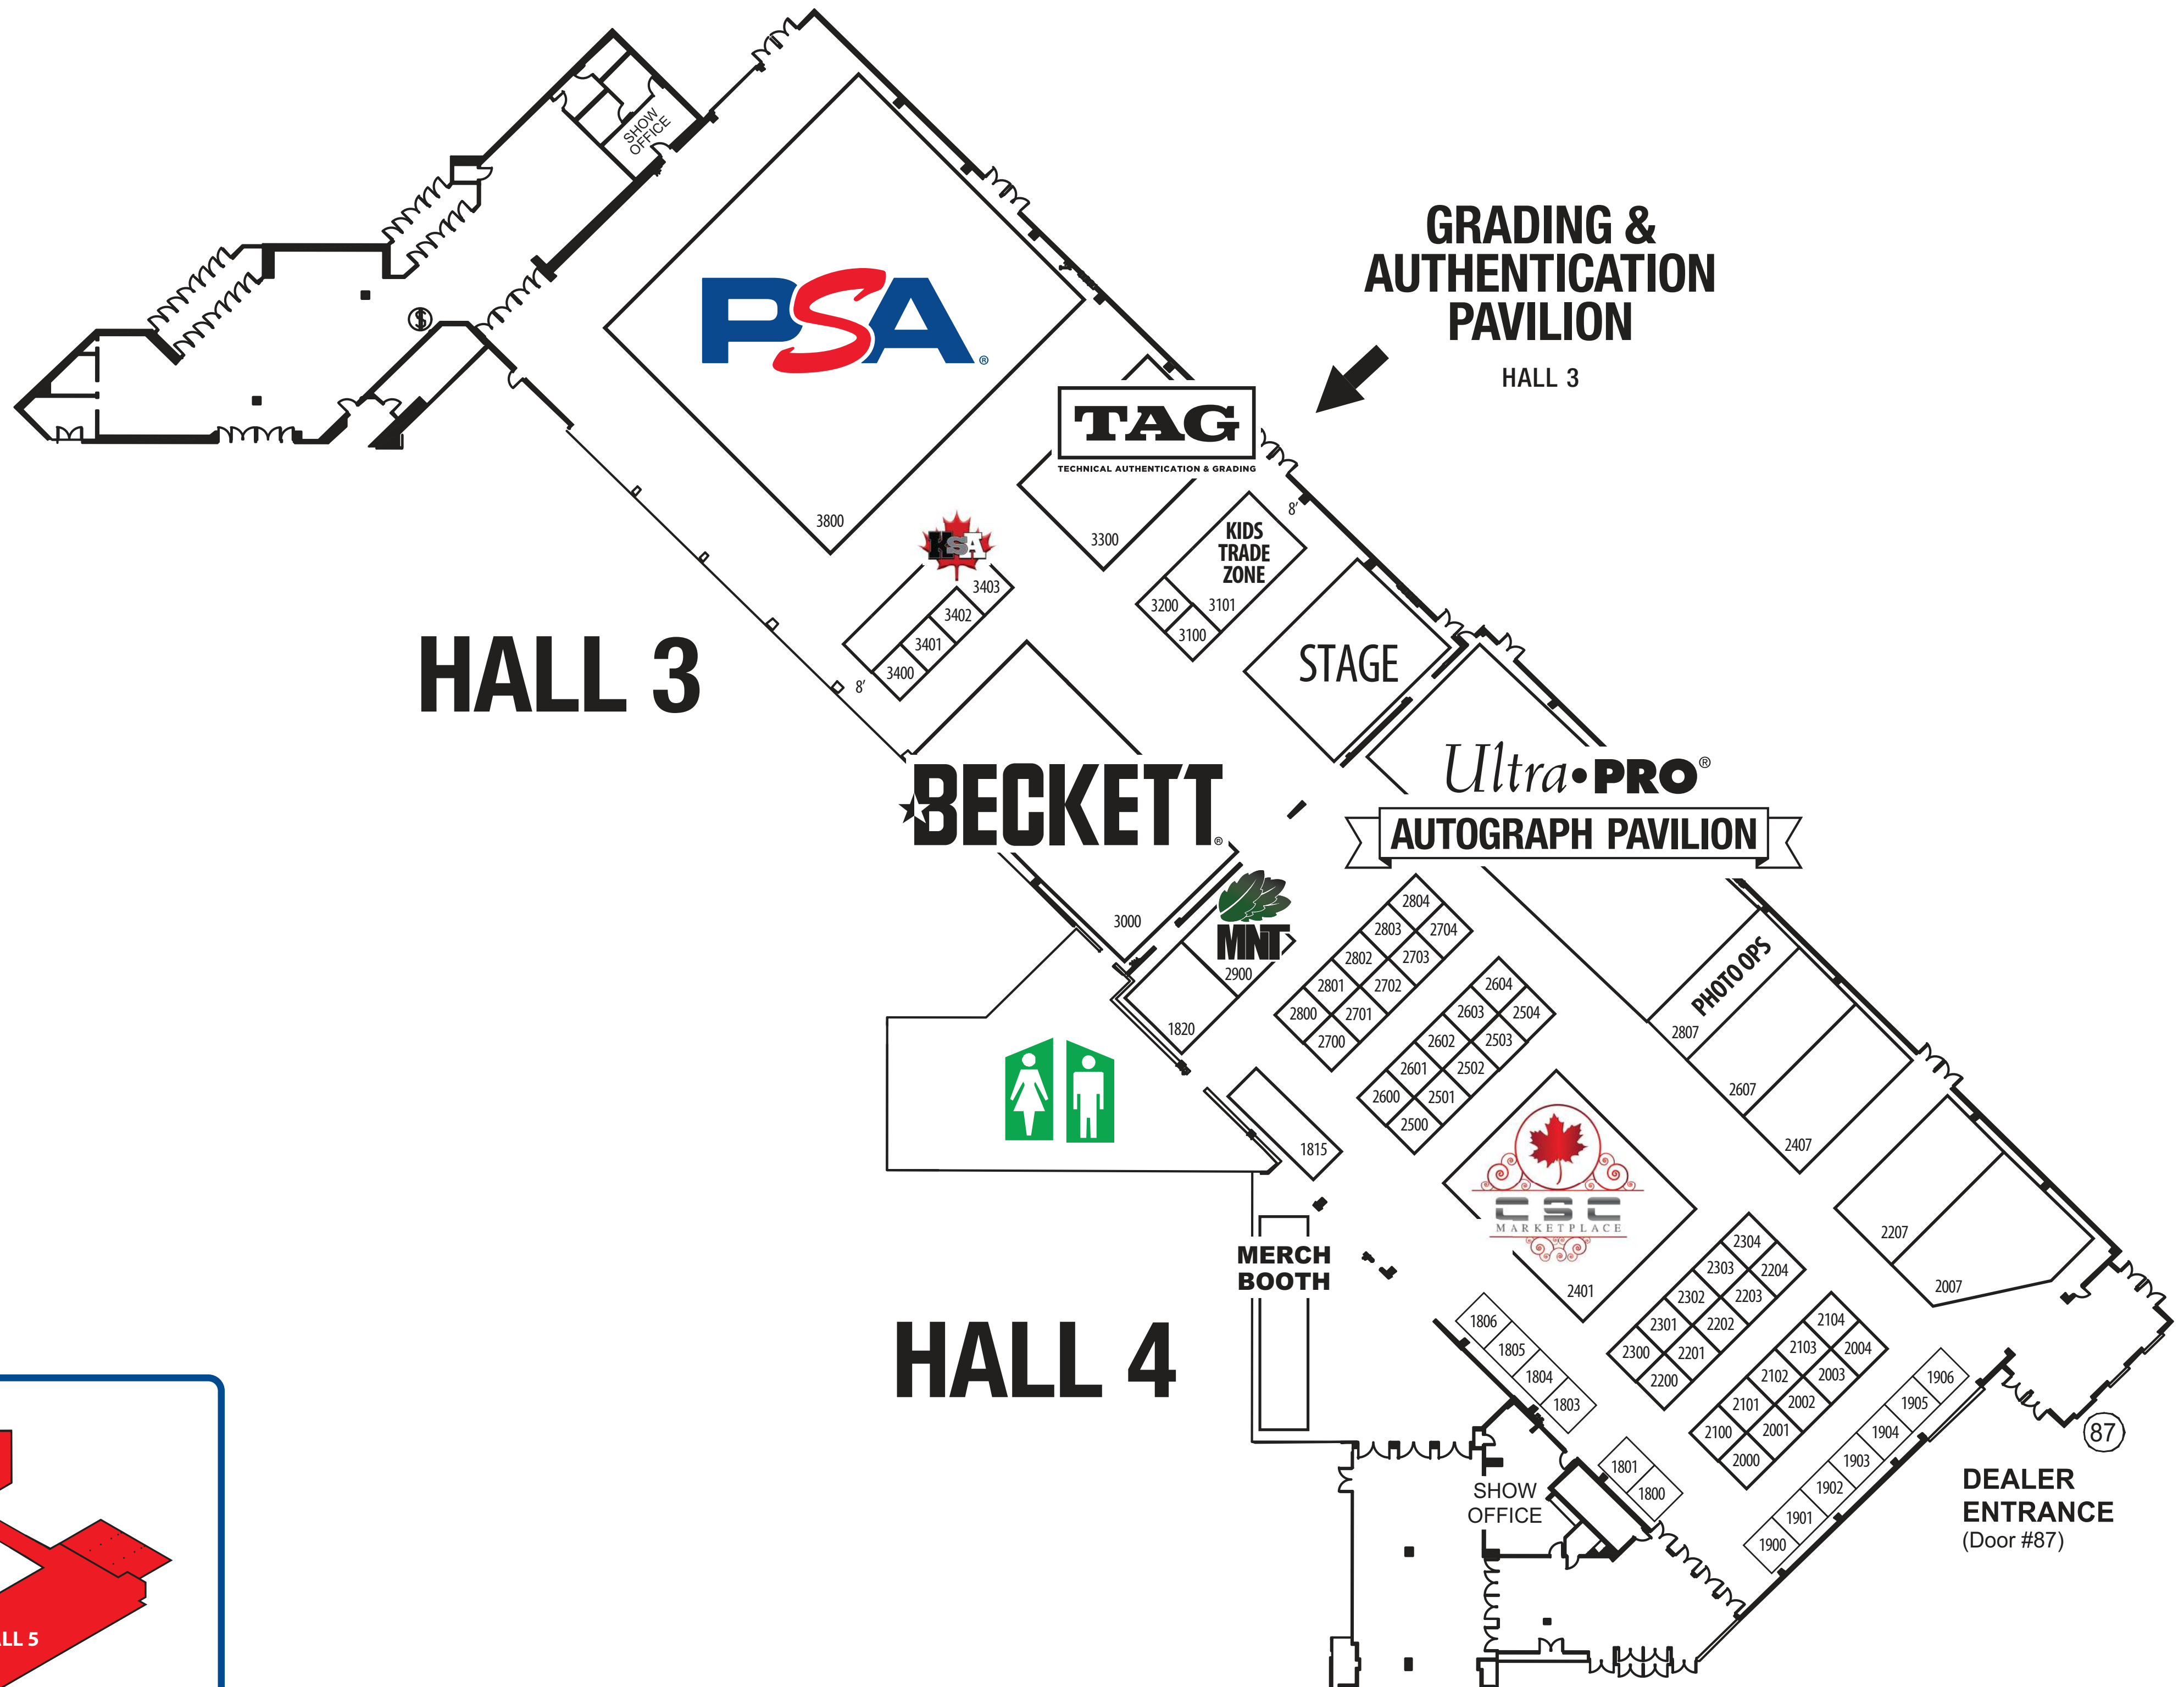

SPORT CARD EXPO

TORONTO

NOV. 9-12 | 23

78 Floor Plan Subject to Change

80