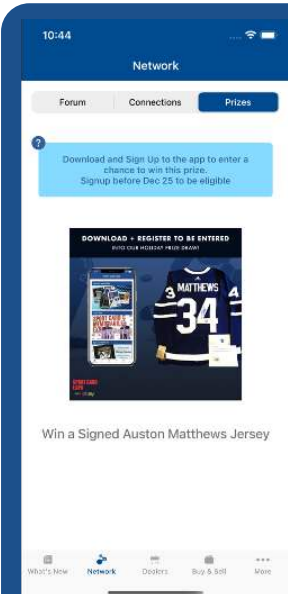

DOWNLOAD THE SPORT CARD EXPO APP FOR THE LATEST UPDATES!

OPTION 1: $1500
LIMITED TO 20 SPOTS.

- Rotating banner ad on the website
- Rotating banner at the bottom of the event app
- Inclusion of logo on event partner slide during down times of the main stage
- Inclusion of logo on event partner slide at the end of each event recording
- Inclusion of offer in the virtual swag bag after the event
- 1 push notification to the SCME app audience (5000+ downloads)

OPTION 2: $2500
LIMITED TO 10 SPOTS

- Rotating banner ad on the website
- Rotating banner at the top of the event app
- Inclusion of logo on event partner slide during down times of the main stage
- Inclusion of logo on event partner slide at the end of each event recording
- Inclusion of offer in the virtual swag bag after the event
- 2 push notifications to the SCME app audience

OPTION 3: $6500
LIMITED TO 5 SPOTS.

- Rotating banner ad on the website
- Rotating banner at the top of the event app
- Inclusion of logo on event partner slide during down times of the main stage
- Inclusion of logo on event sponsor slide at the end of each event recording
- Featured offer in the virtual swag bag after the event
- Five push notifications to the SCME app audience
- Inclusion of brand commercials to be played in rotation of downtime on the main stage.
- Inclusion as Premium dealers will appear at the top of the dealer listing.

LIMITED SPOTS ARE AVAILABLE!

Limited spots are available. Please reach out for more details.

FOR MORE INFORMATION CONTACT:

sales@sportcardexpo.com or mikey@mkem.ca